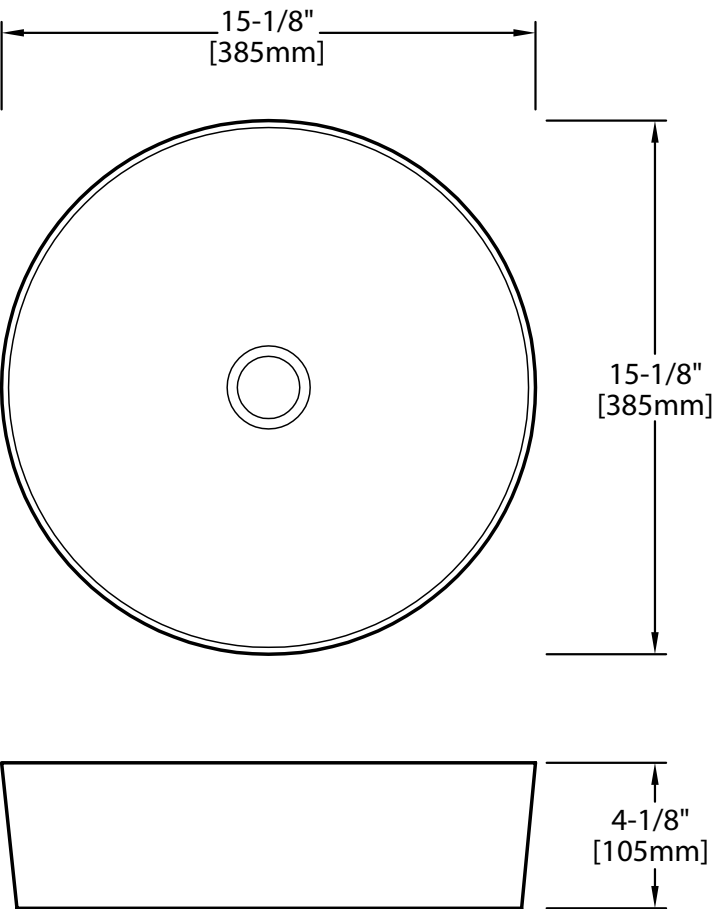

DSE-VCV01
 PORCELAIN VESSEL SINK

ADA
 Compliant

Style:

- Vitreous China Vessel
- Single Bowl
- Round

Material:

- Vitreous China

Size:

- Overall: 15-1/8" x 15-1/8" x 4-1/8"